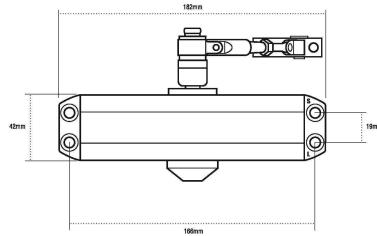

UNION CE Range

CE3F

Fixed Size 3 Rack and Pinion Door Closer

Application:

Introducing the new CE3F fixed size 3 rack and pinion door closer, [Click here to view video.](#)

Specification:

- Fixed size 3 rack and pinion door closer
- Maximum door width 950mm EN size 3
- 130° maximum angle of opening (controlled closing)
- Adjustable closing speed from 130° open to 15° open
- Adjustable latch action for final 15°
- Adjustable arm set for regular, transom and parallel arm installation
- Additional bracket included for parallel arm mounting

Finish:

- Silver finish, which allows it to blend in with any application where other traditional door closers are installed.

EN 1154 Size	Max Leaf Width	Max Leaf weight
1	750mm	20kg
2	850mm	40kg
3	950mm	60kg
4	1100mm	80kg
5	1250mm	100kg
6	1400mm	120kg

Standards:

- CE Marked to EN 1154 in all 3 mounting positions

3	8	3	1	1	3
---	---	---	---	---	---

- Fire rated for timber (FD120) and metal (FD240) fire doors
- Certifire approved

Technical Design:

UNION CE Range

CE3F

Fixed Size 3 Rack and Pinion Door Closer

ASSA ABLOY

Variants:

Code	Description
J-CE3F-SIL	UNION CE MARKED FIXED SIZE 3 R&P CLOSER SIL