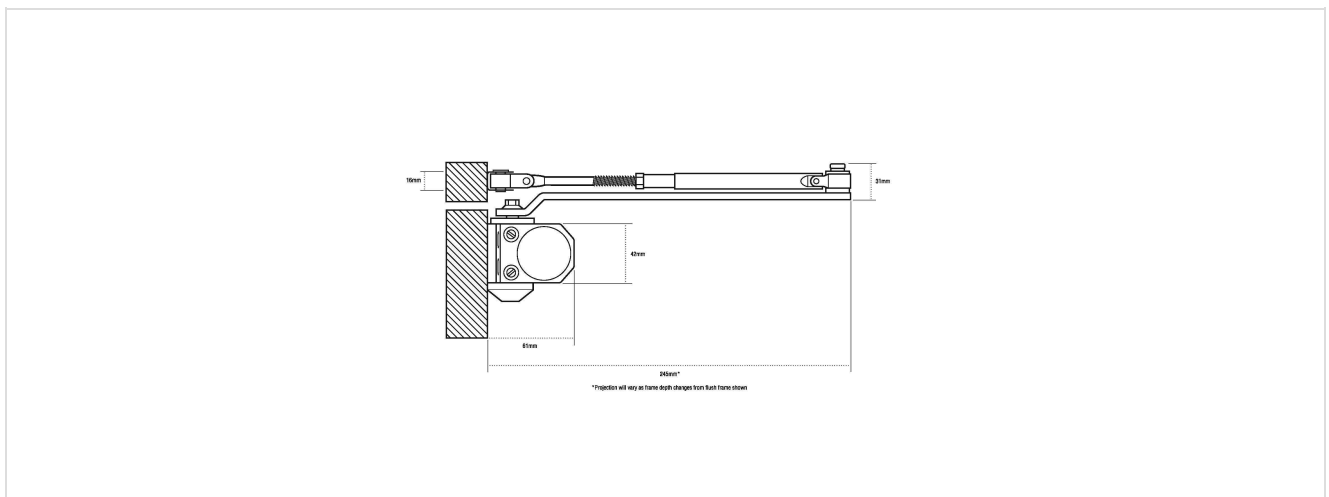

UNION CE Range

CE3F

Fixed Size 3 Rack and Pinion Door Closer

Application:

Introducing the new CE3F fixed size 3 rack and pinion door closer, [Click here to view video.](#)

Specification:

- Fixed size 3 rack and pinion door closer
- Maximum door width 950mm EN size 3
- 130° maximum angle of opening (controlled closing)
- Adjustable closing speed from 130° open to 15° open
- Adjustable latch action for final 15°
- Adjustable arm set for regular, transom and parallel arm installation
- Additional bracket included for parallel arm mounting

Standards:

- CE Marked to EN 1154 in all 3 mounting positions

3	8	3	1	1	3
---	---	---	---	---	---

- Fire rated for timber (FD120) and metal (FD240) fire doors
- Certifire approved

Technical Design:

UNION CE Range