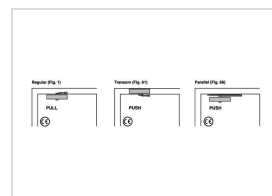

UNION CE Range

CE3F

Fixed Size 3 Rack and Pinion Door Closer

Application:

Introducing the new CE3F fixed size 3 rack and pinion door closer, [Click here to view video.](#)

Specification:

- Fixed size 3 rack and pinion door closer
- Maximum door width 950mm EN size 3
- 130° maximum angle of opening (controlled closing)
- Adjustable closing speed from 130° open to 15° open
- Adjustable latch action for final 15°
- Adjustable arm set for regular, transom and parallel arm installation
- Additional bracket included for parallel arm mounting

Finish:

- Silver finish, which allows it to blend in with any application where other traditional door closers are installed.

EN 1154 Size	Max Leaf Width	Max Leaf weight
1	750mm	20kg
2	850mm	40kg
3	950mm	60kg
4	1100mm	80kg
5	1250mm	100kg
6	1400mm	120kg

CE3F

Fixed Size 3 Rack and Pinion Door Closer

ASSA ABLOY

Variants:

Code	Description
J-CE3F-SIL	UNION CE MARKED FIXED SIZE 3 R&P CLOSER SIL